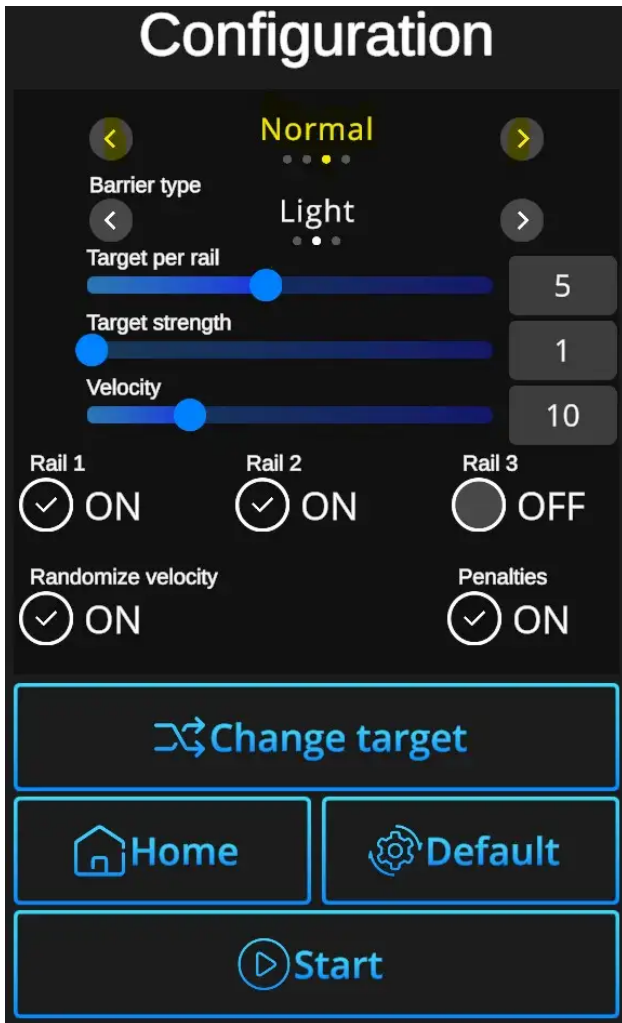

Difficulties

Preset Difficulties will help to reset drills' setting in one simple step.

The settings are controlled using the arrows on the first line of each drills' configuration tab:

Is automatically selected anytime a non-standard setting is chosen. Allows for further customization.

Settings suitable for less experienced shooters.

Setting suitable for regular training.

Setting suitable for experienced shooters.

Revision #3

Created 18 July 2025 11:31:47 by Editor

Updated 26 July 2025 11:26:09 by Editor